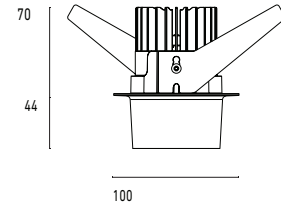

101 10 000315.023

Model

Name	Mono 100 Type 3 Recessed Downlighter
Finish	Structured Black
Area	Indoor

System

Power (Luminaire)	16W
Power (System)	19W
Voltage	240V-AC
Optics	Rotationally Symmetrical Direct 15°
Colour Temperature	4000°K
Luminous Flux	1548lm
TM30	Rf95 Rg103
CRI	Ra97
Lumen Maintenance	L90 B10 50000hrs
Chromacity	<3 McAdam Step Ellipse
Articulation	Fixed
Cut-Out	
Ingress Protection	IP44
Control Device	Remote DALI (Included)
Class	III